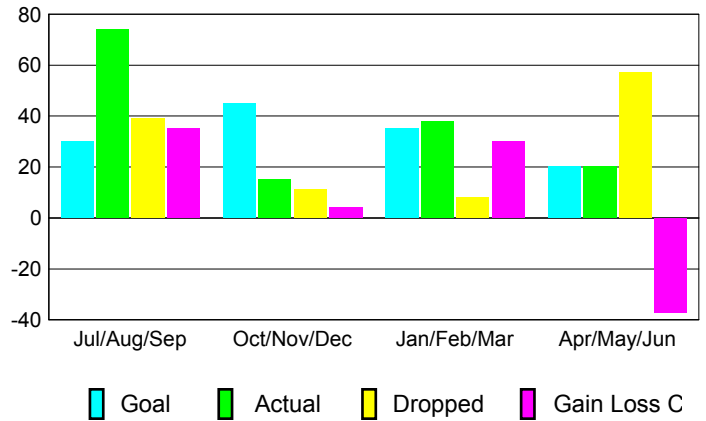

GMT: **SHINOBU GOTO**

Location: **JAPAN**

GMT CA: **5**

**CLUBS**

Month	New Club Goal	Actual New Clubs	Actual Dropped Clubs	Gain/Loss of Clubs
<b>2012-2013</b>				
Jul/Aug/Sep	0	0	1	-1
Oct/Nov/Dec	1	0	1	-1
Jan/Feb/Mar	0	0	0	0
Apr/May/June	0	0	1	-1
<b>Totals</b>	<b>1</b>	<b>0</b>	<b>3</b>	<b>-3</b>

**Club Results 2012-2013**

Goal, New, Dropped, Gain/Loss

**YTD Status Quo Clubs 2012-2013**

Status Quo Clubs Compared to Status Quo Members

**Club Gain/Loss 2012-2013**

**MEMBERSHIP**

Month	Net Memb Goal	Actual New Memb	Actual Dropped Memb	Gain/Loss of Memb
<b>2012-2013</b>				
Jul/Aug/Sep	30	74	39	35
Oct/Nov/Dec	45	15	11	4
Jan/Feb/Mar	35	38	8	30
Apr/May/June	20	20	57	-37
<b>Totals</b>	<b>130</b>	<b>147</b>	<b>115</b>	<b>32</b>

**Membership Results 2012-2013**

Goal, New, Dropped, Gain/Loss

**Gender Comparison 2012-2013**

**Membership Gain/Loss 2012-2013**