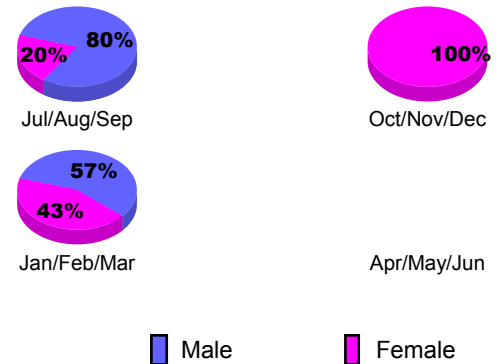

**Club Results 2012-2013**

Goal, New, Dropped, Gain/Loss

**YTD Status Quo Clubs 2012-2013**

Status Quo Clubs Compared to Status Quo Members

**Club Gain/Loss 2012-2013**

**MEMBERSHIP**

Month	Net Memb Goal	Actual New Memb	Actual Dropped Memb	Gain/Loss of Memb
<b>2012-2013</b>				
Jul/Aug/Sep	30	74	39	35
Oct/Nov/Dec	45	15	11	4
Jan/Feb/Mar	35	38	8	30
Apr/May/June	20	20	57	-37
<b>Totals</b>	<b>130</b>	<b>147</b>	<b>115</b>	<b>32</b>

**Membership Results 2012-2013**

Goal, New, Dropped, Gain/Loss

**Gender Comparison 2012-2013**

**Membership Gain/Loss 2012-2013**