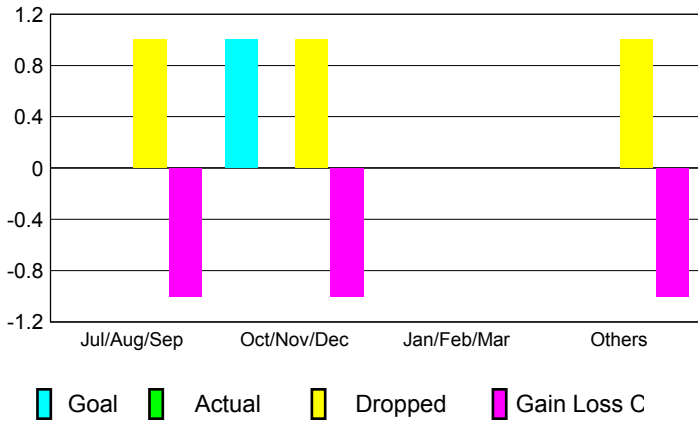

GMT: **SHINOBU GOTO**

Location: **JAPAN**

GMT CA: **5**

**CLUBS**

Month	New Club Goal	Actual New Clubs	Actual Dropped Clubs	Gain/Loss of Clubs
<b>2012-2013</b>				
Jul/Aug/Sep	0	0	1	-1
Oct/Nov/Dec	1	0	1	-1
Jan/Feb/Mar	0	0	0	0
Apr/May/June	0	0	1	-1
<b>Totals</b>	<b>1</b>	<b>0</b>	<b>3</b>	<b>-3</b>

**Club Results 2012-2013**

Goal, New, Dropped, Gain/Loss

**YTD Status Quo Clubs 2012-2013**

Status Quo Clubs Compared to Status Quo Members

**Club Gain/Loss 2012-2013**

**MEMBERSHIP**

Month	Net Memb Goal	Actual New Memb	Actual Dropped Memb	Gain/Loss of Memb
<b>2012-2013</b>				
Jul/Aug/Sep	30	74	39	35
Oct/Nov/Dec	45	15	11	4
Jan/Feb/Mar	35	38	8	30
Apr/May/June	20	20	57	-37
<b>Totals</b>	<b>130</b>	<b>147</b>	<b>115</b>	<b>32</b>